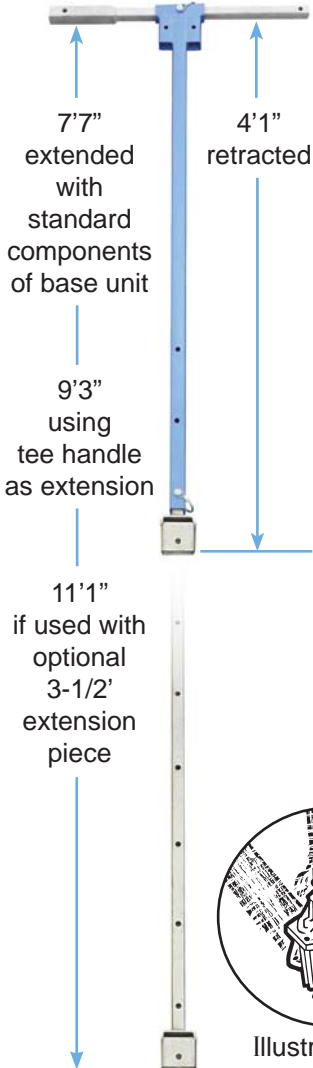

Illustration of Tee Handle fitting in Base Unit.

MULTI-PURPOSE ADAPTER fits on 3/4" - 2" curb and meter stops (illustration B below), operates standard waterworks pentagon (illustration C below), & 1/2" curb box rod.

TEE HANDLE
 Doubles as 20" extension

Illustration of **BASE UNIT**

SOCKET
 for 2" AWWA nut

3-1/2'

Illustration of **3-1/2' EXTENSION**

Key for Main Valves
 With AWWA Socket

Key for Curb/Meter Stops
 With Multi-Purpose Adapter

Trumbull Item No.

367-9100

Product Description

Base Unit, as pictured above, with Carrying Case

Weight

20.15 lbs.

367-9110

3-1/2' Extension Piece

6.95 lbs.

Illustration A

CARRYING CASE shown with optional accessories illustrated on the reverse side.

Illustration B

Illustration C