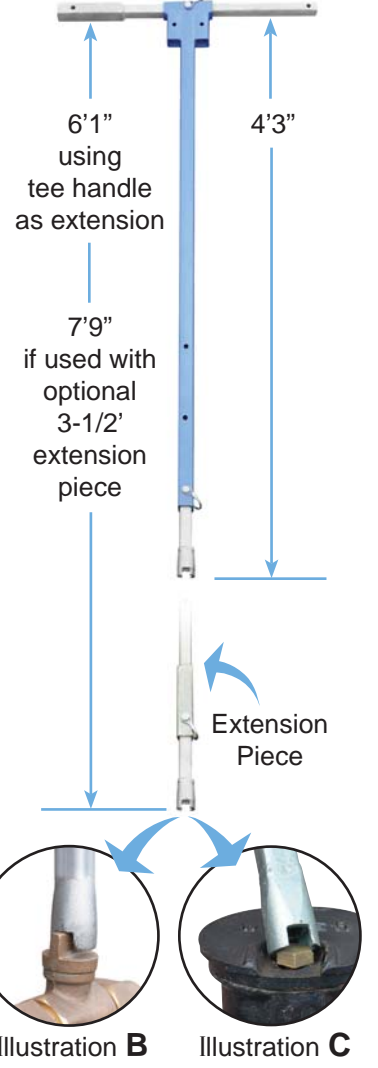

Illustration of Tee Handle fitting in Base Unit.

MULTI-PURPOSE ADAPTER fits on 3/4" - 2" curb and meter stops (illustration B below), operates standard waterworks pentagon (illustration C below), & 1/2" curb box rod.

TEE HANDLE
 Doubles as 20" extension

Illustration of **BASE UNIT**

SOCKET
 for 2" AWWA nut

3-1/2'

Illustration of **3-1/2' EXTENSION**

Key for Main Valves
 With AWWA Socket

Key for Curb/Meter Stops
 With Multi-Purpose Adapter

Trumbull Item No.

367-9100

Product Description

Base Unit, as pictured above, with Carrying Case

Weight

20.15 lbs.

367-9110

3-1/2' Extension Piece