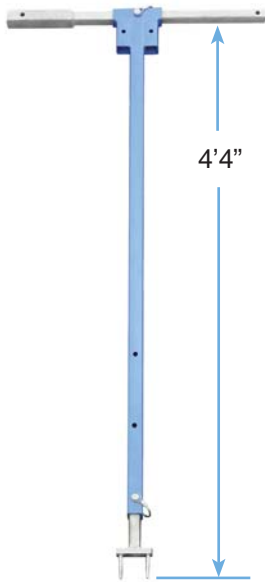

FOR ERIE & MINNEAPOLIS PATTERN CURB BOXES

2-Hole Lid Adapter

Adapter operates 2-hole lids of Erie and Minneapolis curb boxes (illustration D below). Snap pin included.

Erie/Minneapolis Adapter

Adapter fits inside 1" pipe of Erie and Minneapolis curb boxes to operate curb box rods (illustration E below). Snap pin included.

Illustration D

Trumbull
Item No. **Weight**
 367-9102 1.15 lbs.

Adapter fits on flattened top of Erie/Minneapolis rods.

Illustration E

Trumbull
Item No. **Weight**
 367-9101 2.35 lbs.

FOR 5-1/4" VALVE BOXES

Cleanout Auger

Ideal for cleaning out mud and dirt in 5-1/4" valve boxes (illustration F below). Snap pin included.

Cleanout Auger is investment cast carbon steel with powder coating.

Attaches to bottom of Main Valve Key.