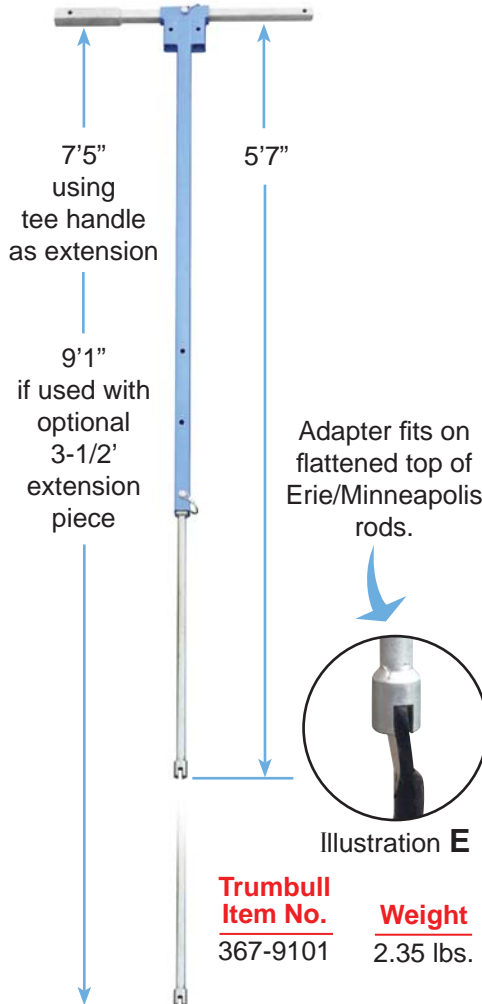

FOR ERIE & MINNEAPOLIS PATTERN CURB BOXES

2-Hole Lid Adapter

Adapter operates 2-hole lids of Erie and Minneapolis curb boxes (illustration D below). Snap pin included.

Erie/Minneapolis Adapter

Adapter fits inside 1" pipe of Erie and Minneapolis curb boxes to operate curb box rods (illustration E below). Snap pin included.

Illustration D

Trumbull
Item No. **Weight**
 367-9102 1.15 lbs.

Adapter fits on flattened top of Erie/Minneapolis rods.

Illustration E

Trumbull
Item No. **Weight**
 367-9101 2.35 lbs.

FOR 5-1/4" VALVE BOXES

Cleanout Auger

Ideal for cleaning out mud and dirt in 5-1/4" valve boxes (illustration F below). Snap pin included.

Cleanout Auger is investment cast carbon steel with powder coating.

Attaches to bottom of Main Valve Key.

Illustration F

Trumbull
Item No. **Weight**
 367-9103 6.80 lbs.