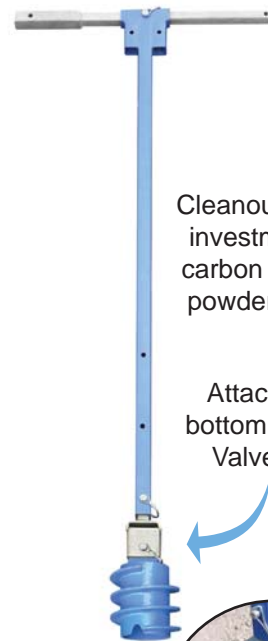

FOR ERIE & MINNEAPOLIS PATTERN CURB BOXES

2-Hole Lid Adapter

Adapter operates 2-hole lids of Erie and Minneapolis curb boxes (illustration D below). Snap pin included.

Erie/Minneapolis Adapter

Adapter fits inside 1" pipe of Erie and Minneapolis curb boxes to operate curb box rods (illustration E below). Snap pin included.

Illustration D

Trumbull
Item No. **Weight**
 367-9102 1.15 lbs.

Adapter fits on flattened top of Erie/Minneapolis rods.

Illustration E

Trumbull
Item No. **Weight**
 367-9101 2.35 lbs.

FOR 5-1/4" VALVE BOXES

Cleanout Auger

Ideal for cleaning out mud and dirt in 5-1/4" valve boxes (illustration F below). Snap pin included.

Cleanout Auger is investment cast carbon steel with powder coating.

Attaches to bottom of Main Valve Key.