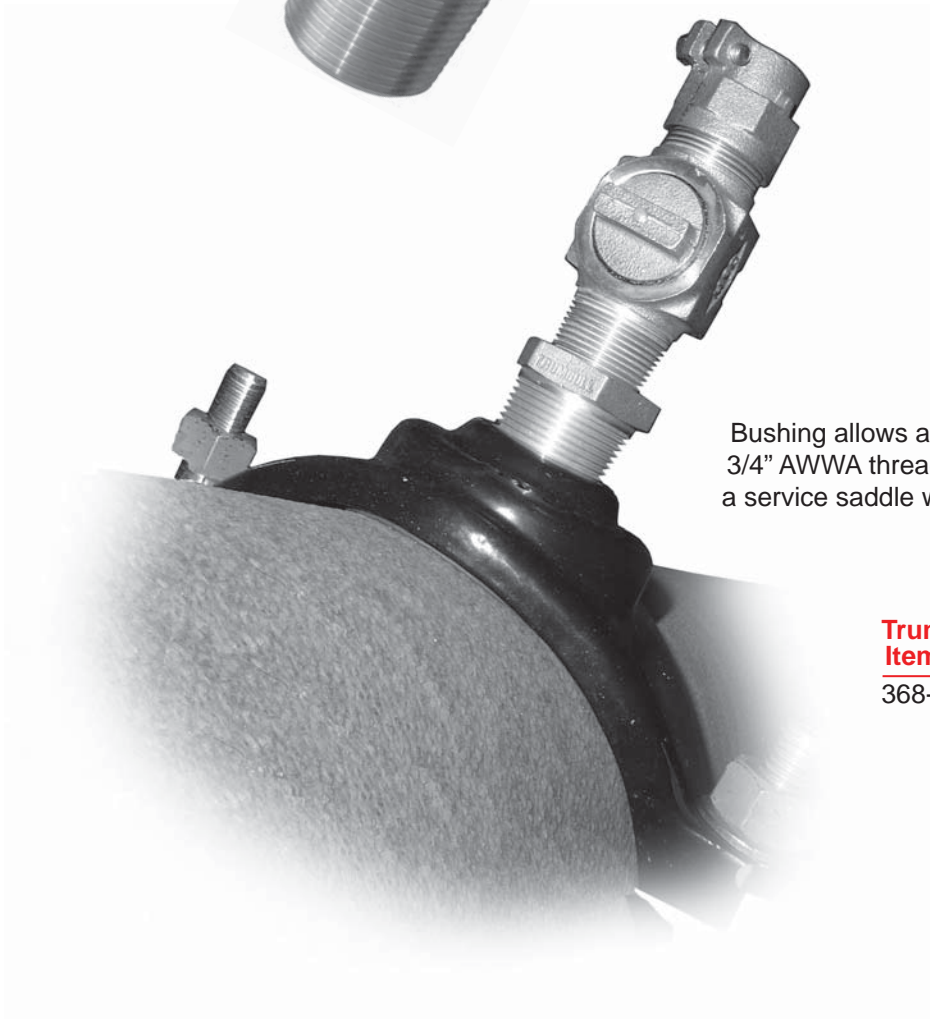

## BRASS HEX BUSHING

*Brass Bushing for Corporation Stops and Service Saddles*

Bushing allows a corporation stop with 3/4" AWWA threads to be threaded into a service saddle with 1" AWWA threads.

<u>Trumbull Item No.</u>	<u>Weight</u>
368-1000	0.45 lbs.