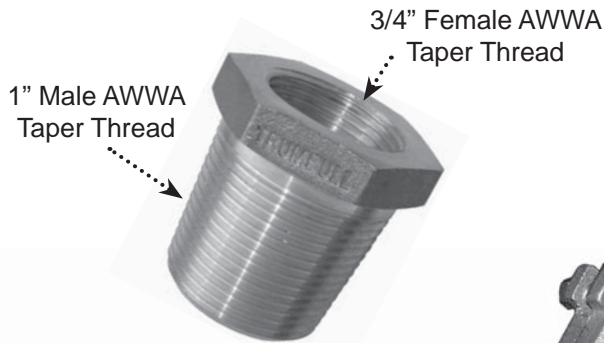

## BRASS HEX BUSHING

*Brass Bushing for Corporation Stops and Service Saddles*

Bushing allows a corporation stop with 3/4" AWWA threads to be threaded into a service saddle with 1" AWWA threads.

<u>Trumbull Item No.</u>	<u>Weight</u>
368-1000	0.45 lbs.