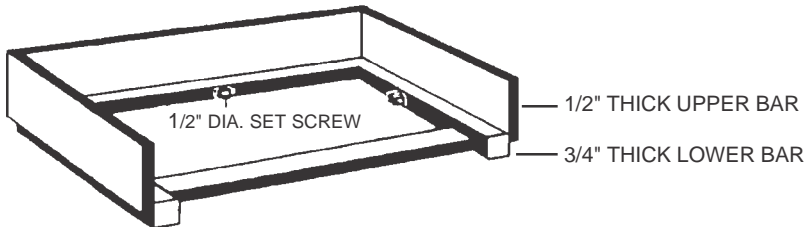

MANHOLE RISERS 2 Basic Types

Solid

Adjustable

NOTE: STAINLESS STEEL
ADJUSTING STUD WITH
POSITIVE LOCK.

CATCH BASIN RISERS

3 SIDED CURB INLET RISER

4 SIDED CATCH BASIN RISER

Made in USA with Domestic A-36 Steel
Coated with Bituminous Asphalt Based Paint
Also available: Trumbull Cast Iron Valve Box Risers

**All manhole and catch basin risers are made to order and are non-cancellable and non-returnable.
Please use order form on reverse side showing dimensions required.**