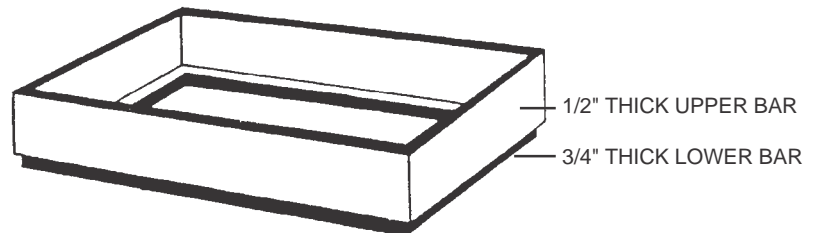

MANHOLE RISERS 2 Basic Types

Solid

Adjustable

NOTE: STAINLESS STEEL
ADJUSTING STUD WITH
POSITIVE LOCK.

CATCH BASIN RISERS

3 SIDED CURB INLET RISER

4 SIDED CATCH BASIN RISER

Made in USA with Domestic A-36 Steel
Coated with Bituminous Asphalt Based Paint
Also available: Trumbull Cast Iron Valve Box Risers