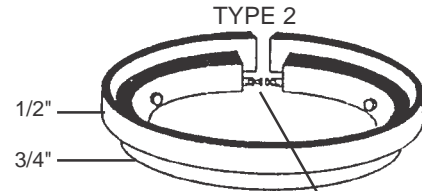

MANHOLE RISERS 2 Basic Types

Solid

Adjustable

NOTE: STAINLESS STEEL
ADJUSTING STUD WITH
POSITIVE LOCK.

CATCH BASIN RISERS

3 SIDED CURB INLET RISER

4 SIDED CATCH BASIN RISER

Made in USA with Domestic A-36 Steel
Coated with Bituminous Asphalt Based Paint
Also available: Trumbull Cast Iron Valve Box Risers