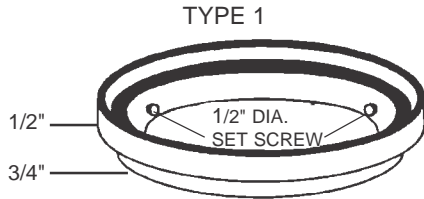

MANHOLE RISERS 2 Basic Types

Solid

Adjustable

NOTE: STAINLESS STEEL
ADJUSTING STUD WITH
POSITIVE LOCK.

CATCH BASIN RISERS

3 SIDED CURB INLET RISER

4 SIDED CATCH BASIN RISER

Made in USA with Domestic A-36 Steel
Coated with Bituminous Asphalt Based Paint
Also available: Trumbull Cast Iron Valve Box Risers

**All manhole and catch basin risers are made to order and are non-cancellable and non-returnable.
Please use order form on reverse side showing dimensions required.**