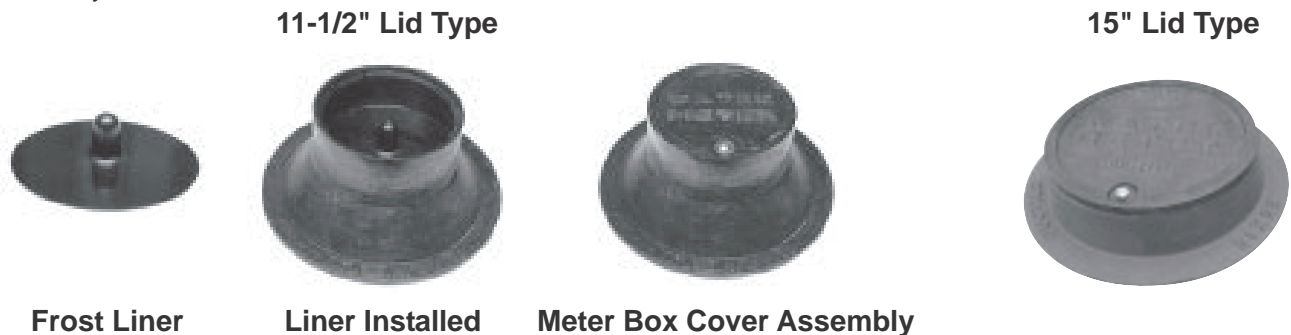

TRUMBULL INDUSTRIES, INC.

1040 N. Meridian Rd., P.O. Box 1556, Youngstown, Ohio 44501 Phone: (330) 799-3333
 www.trumbull-mfg.com Toll Free: 1-800-677-1799 FAX: (330) 797-3215

METER BOX COVERS

Trumbull Meter Box Covers are available in two styles: single lid and double lid. Both styles feature worm gear and standard 27/32" brass pentagon bolt.

Double Lid Meter Box Covers provide both physical and frost protection for underground meters. The insulating air space captured in the Ductile Iron base casting, between the Ductile Iron lid assembly and the plastic frost liner, helps keep the ground heat inside the meter chamber to reduce the chance of freezing. The internal plastic frost liner is molded with a central hub to permit easy removal. The double lid style uses 11-1/2" solid lids; lids drilled for touch-read meters are available.

Trumbull Meter Box Covers are now available in two sizes with 15" lid assemblies. Available in 18x15 and 20x15 sizes and stocked with lids drilled for touch-read meters or solid; both models use the same lid assembly.

<u>Trumbull Item No.</u>	<u>Description</u>	<u>Lid Size</u>	<u>Tile Size</u>	<u>Weight</u>
Double Lid Style, 11-1/2" Lid:				
367-5463	Model T4-21 Meter Box Cover Assembly	11-1/2	21	75#
367-5461	Lid Assembly	11-1/2	-	14#
367-5462	Frost Liner	11-1/2	-	10 oz.
Single Lid Style, 15" Lid:				
367-5512	Model 20x15 Meter Box Cover Assembly, drilled*	15	20	52#
367-5513	Model 18x15 Meter Box Cover Assembly, drilled*	15	18	47#
367-5514	Model 20x15 Meter Box Cover Assembly, no hole	15	20	52#
367-5511	Model 18x15 Meter Box Cover Assembly, no hole	15	18	47#
367-5515	15" Lid Assembly, no hole	15	-	30#