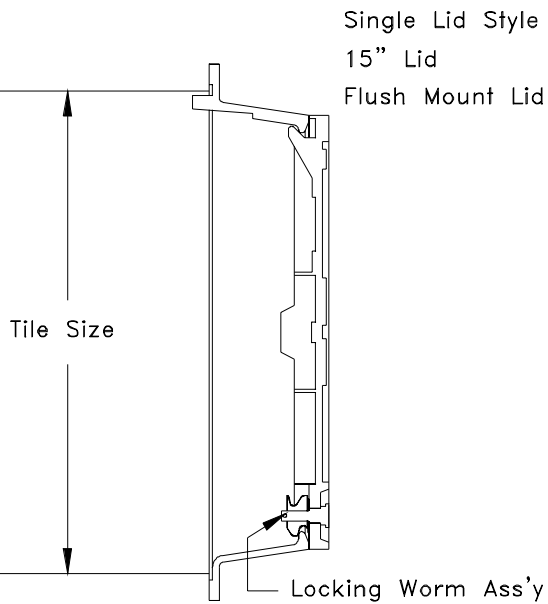

Double Lid Meter Box Covers provide both physical and frost protection for underground meters. The insulating air space captured in the Ductile Iron base casting, between the Ductile Iron lid assembly and the plastic frost liner, helps keep the ground heat inside the meter chamber to reduce the chance of freezing. The internal plastic frost liner is molded with a central hub to permit easy removal. The double lid style uses 11-1/2" solid lids; lids drilled for touch-read meters are available.

<u>Trumbull Item No.</u>	<u>Description</u>	<u>Lid Size</u>	<u>Tile Size</u>	<u>Weight</u>
Double Lid Style, 11-1/2" Lid:				
367-5463	Model T4-21 Meter Box Cover Assembly	11-1/2	21	75#
367-5461	Lid Assembly	11-1/2	-	14#
367-5462	Frost Liner	11-1/2	-	10 oz.
Single Lid Style, 15" Lid:				
367-5512	Model 20x15 Meter Box Cover Assembly, drilled*	15	20	52#
367-5513	Model 18x15 Meter Box Cover Assembly, drilled*	15	18	47#
367-5514	Model 20x15 Meter Box Cover Assembly, no hole	15	20	52#
367-5511	Model 18x15 Meter Box Cover Assembly, no hole	15	18	47#
367-5515	15" Lid Assembly, no hole	15	-	30#

* Lid drilled with 1-27/32" dia. hole for touchpad

METER YOKES

<u>Trumbull Item No.</u>	<u>Description</u>	<u>Weight</u>
367-5472	Model T504 Meter Yoke (fits 1" meters)	7.3#

Other sizes are available; minimum order quantity required.
 See reverse side for drawing.

Style	Lid	Item No.	Model	Tile Size	Weight	Lid Ass'y	Liner	Lid Drilled
Double Lid	11-1/2"	367-5463	T4-21	21"	75#	14#	Yes	No
Single Lid	15"	367-5511	18x15	18"	47#	30#	No	No
Single Lid	15"	367-5514	20x15	20"	52#	30#	No	No
Single Lid	15"	367-5513	18x15	18"	47#	30#	No	Yes
Single Lid	15"	367-5512	20x15	20"	52#	30#	No	Yes