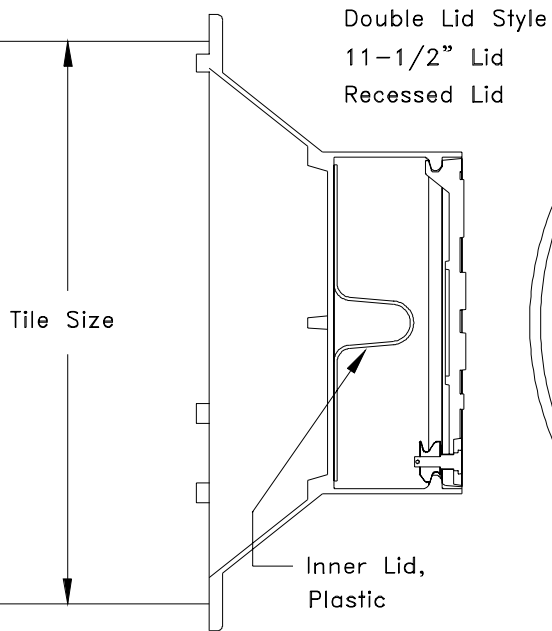

Trumbull Meter Box Covers are now available in two sizes with 15" lid assemblies. Available in 18x15 and 20x15 sizes and stocked with lids drilled for touch-read meters or solid; both models use the same lid assembly.

<u>Trumbull Item No.</u>	<u>Description</u>	<u>Lid Size</u>	<u>Tile Size</u>	<u>Weight</u>
Double Lid Style, 11-1/2" Lid:				
367-5463	Model T4-21 Meter Box Cover Assembly	11-1/2	21	75#
367-5461	Lid Assembly	11-1/2	-	14#
367-5462	Frost Liner	11-1/2	-	10 oz.
Single Lid Style, 15" Lid:				
367-5512	Model 20x15 Meter Box Cover Assembly, drilled*	15	20	52#
367-5513	Model 18x15 Meter Box Cover Assembly, drilled*	15	18	47#
367-5514	Model 20x15 Meter Box Cover Assembly, no hole	15	20	52#
367-5511	Model 18x15 Meter Box Cover Assembly, no hole	15	18	47#
367-5515	15" Lid Assembly, no hole	15	-	30#

* Lid drilled with 1-27/32" dia. hole for touchpad

METER YOKES

<u>Trumbull Item No.</u>	<u>Description</u>	<u>Weight</u>
367-5472	Model T504 Meter Yoke (fits 1" meters)	7.3#

Other sizes are available; minimum order quantity required.
 See reverse side for drawing.

Style	Lid	Item No.	Model	Tile Size	Weight	Lid Ass'y	Liner	Lid Drilled
Double Lid	11-1/2"	367-5463	T4-21	21"	75#	14#	Yes	No
Single Lid	15"	367-5511	18x15	18"	47#	30#	No	No
Single Lid	15"	367-5514	20x15	20"	52#	30#	No	No
Single Lid	15"	367-5513	18x15	18"	47#	30#	No	Yes
Single Lid	15"	367-5512	20x15	20"	52#	30#	No	Yes