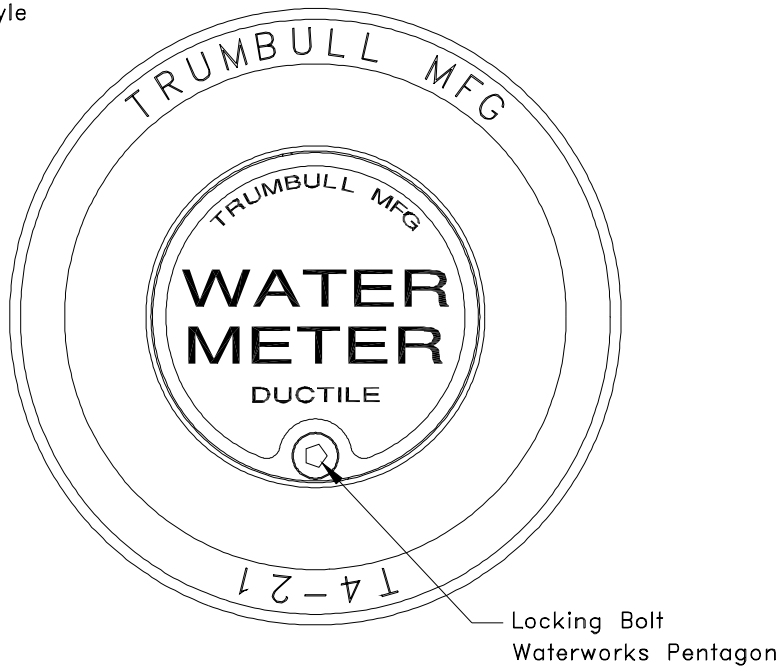

Double Lid Meter Box Covers provide both physical and frost protection for underground meters. The insulating air space captured in the Ductile Iron base casting, between the Ductile Iron lid assembly and the plastic frost liner, helps keep the ground heat inside the meter chamber to reduce the chance of freezing. The internal plastic frost liner is molded with a central hub to permit easy removal. The double lid style uses 11-1/2" solid lids; lids drilled for touch-read meters are available.

<u>Trumbull Item No.</u>	<u>Description</u>	<u>Lid Size</u>	<u>Tile Size</u>	<u>Weight</u>
Double Lid Style, 11-1/2" Lid:				
367-5463	Model T4-21 Meter Box Cover Assembly	11-1/2	21	75#
367-5461	Lid Assembly	11-1/2	-	14#
367-5462	Frost Liner	11-1/2	-	10 oz.
Single Lid Style, 15" Lid:				
367-5512	Model 20x15 Meter Box Cover Assembly, drilled*	15	20	52#
367-5513	Model 18x15 Meter Box Cover Assembly, drilled*	15	18	47#
367-5514	Model 20x15 Meter Box Cover Assembly, no hole	15	20	52#
367-5511	Model 18x15 Meter Box Cover Assembly, no hole	15	18	47#
367-5515	15" Lid Assembly, no hole	15	-	30#

* Lid drilled with 1-27/32" dia. hole for touchpad

METER YOKES

<u>Trumbull Item No.</u>	<u>Description</u>	<u>Weight</u>
367-5472	Model T504 Meter Yoke (fits 1" meters)	7.3#

Other sizes are available; minimum order quantity required.
 See reverse side for drawing.