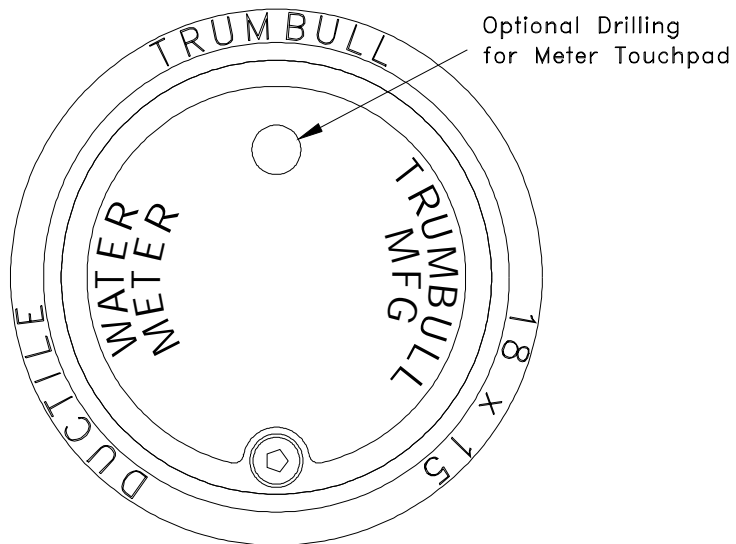

Double Lid Meter Box Covers provide both physical and frost protection for underground meters. The insulating air space captured in the Ductile Iron base casting, between the Ductile Iron lid assembly and the plastic frost liner, helps keep the ground heat inside the meter chamber to reduce the chance of freezing. The internal plastic frost liner is molded with a central hub to permit easy removal. The double lid style uses 11-1/2" solid lids; lids drilled for touch-read meters are available.

<u>Trumbull Item No.</u>	<u>Description</u>	<u>Lid Size</u>	<u>Tile Size</u>	<u>Weight</u>
Double Lid Style, 11-1/2" Lid:				
367-5463	Model T4-21 Meter Box Cover Assembly	11-1/2	21	75#
367-5461	Lid Assembly	11-1/2	-	14#
367-5462	Frost Liner	11-1/2	-	10 oz.
Single Lid Style, 15" Lid:				
367-5512	Model 20x15 Meter Box Cover Assembly, drilled*	15	20	52#
367-5513	Model 18x15 Meter Box Cover Assembly, drilled*	15	18	47#
367-5514	Model 20x15 Meter Box Cover Assembly, no hole	15	20	52#
367-5511	Model 18x15 Meter Box Cover Assembly, no hole	15	18	47#
367-5515	15" Lid Assembly, no hole	15	-	30#

* Lid drilled with 1-27/32" dia. hole for touchpad

METER YOKES

<u>Trumbull Item No.</u>	<u>Description</u>	<u>Weight</u>
367-5472	Model T504 Meter Yoke (fits 1" meters)	7.3#

Other sizes are available; minimum order quantity required.
 See reverse side for drawing.