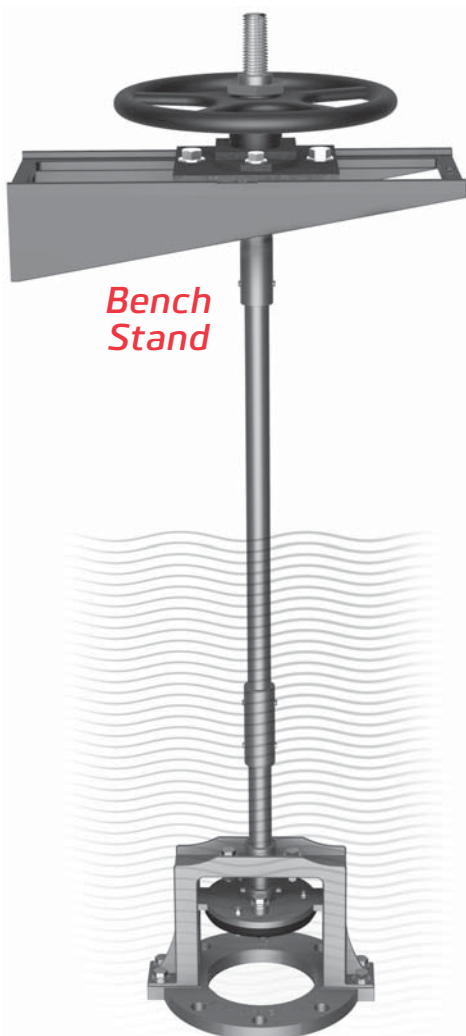

## Other Adaptations for Mud Valves

**Bench  
Stand**

### **Sliding Stem Mud Valve**

Available when desirable  
to keep operating threads  
out of the water.

### **Stainless Steel Mud Valve Extended Bonnet with Pneumatic Cylinder**

For remote operation.

### **Floorstand with Limit Switches**

For remote indication  
of valve position.