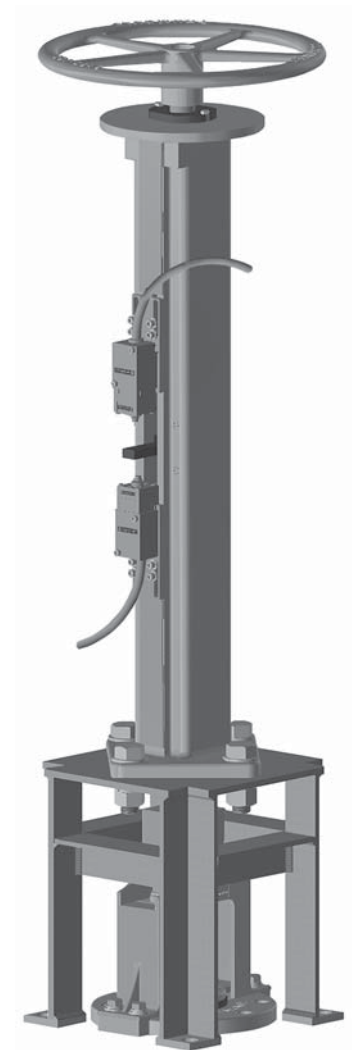

## Other Adaptations for Mud Valves

**Bench  
Stand**

### **Sliding Stem Mud Valve**

Available when desirable  
to keep operating threads  
out of the water.

### **Stainless Steel Mud Valve Extended Bonnet with Pneumatic Cylinder**

For remote operation.

### **Floorstand with Limit Switches**

For remote indication  
of valve position.