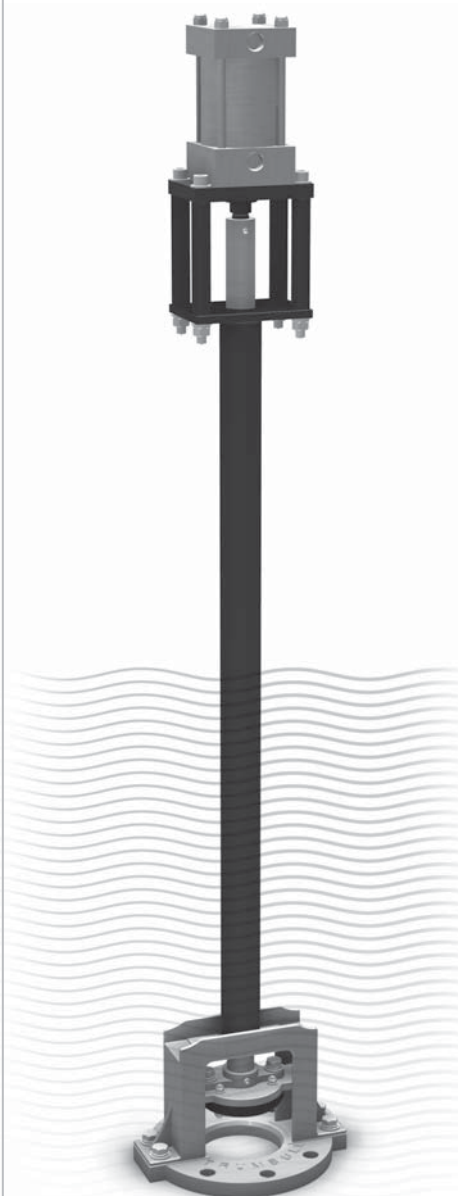

## Other Adaptations for Mud Valves

**Bench  
Stand**

### **Sliding Stem Mud Valve**

Available when desirable  
to keep operating threads  
out of the water.

### **Stainless Steel Mud Valve Extended Bonnet with Pneumatic Cylinder**

For remote operation.

### **Floorstand with Limit Switches**

For remote indication  
of valve position.