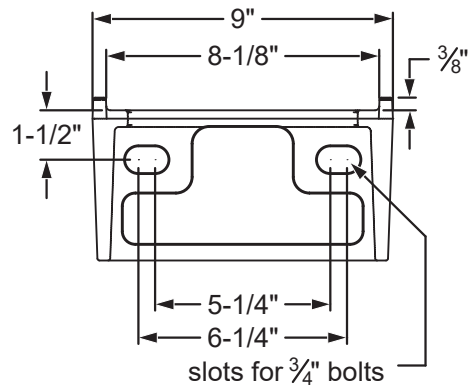

Wall Bracket casting

**Wall Bracket with
Large Bore Stem Guide Kit**

Wall Bracket SS, Stems 2" to 4" #367-2463

Wall Bracket SS, Stems 4" to 6-1/2" #367-2464

Mounting kit includes clamps and fasteners

Arm and Bushing assembly
shown at max. from wall

Arm and Bushing assembly
shown at min. from wall

Typical Arm and Bushing
Assembly

Typical
Arm Clamp
and Bolt

Arm and Bushing assembly
shown at max. from wall

Arm and Bushing assembly
shown at min. from wall