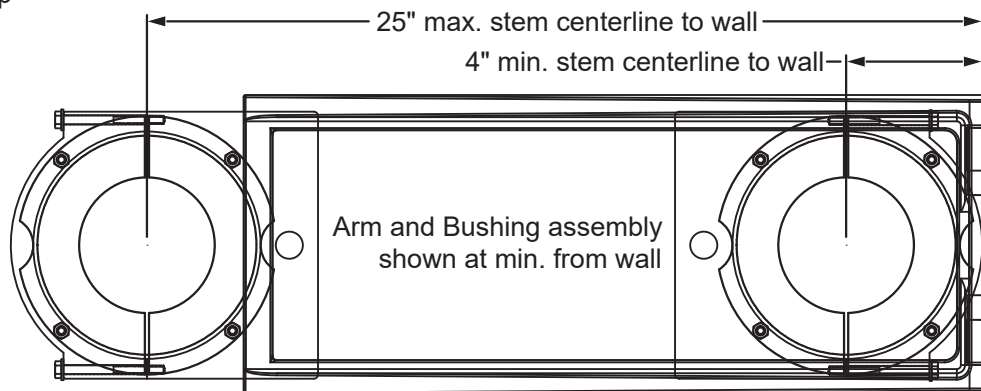

Wall Bracket casting

**Wall Bracket with
Large Bore Stem Guide Kit**

Wall Bracket SS, Stems 2" to 4" #367-2463

Wall Bracket SS, Stems 4" to 6-1/2" #367-2464

Mounting kit includes clamps and fasteners

Arm and Bushing assembly
shown at max. from wall

Arm and Bushing assembly
shown at min. from wall

Typical Arm and Bushing
Assembly

Typical
Arm Clamp
and Bolt

Arm and Bushing assembly
shown at max. from wall

Arm and Bushing assembly
shown at min. from wall

**LARGE BORE STEM GUIDE
WALL BRACKET STYLE**
Drawn to Scale

Drawn:
FCN
07/26/19

Revision:
FCN
A 07/26/19

Trumbull Manufacturing, Inc.
Youngstown, Ohio
www.trumbull-mfg.com