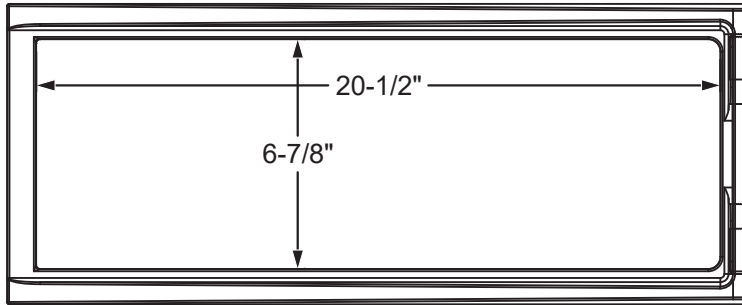

Wall Bracket casting

**Wall Bracket with
Large Bore Stem Guide Kit**

Wall Bracket SS, Stems 2" to 4" #367-2463

Wall Bracket SS, Stems 4" to 6-1/2" #367-2464

Mounting kit includes clamps and fasteners

Arm and Bushing assembly
shown at max. from wall

Arm and Bushing assembly
shown at min. from wall

Typical Arm and Bushing
Assembly

Typical
Arm Clamp
and Bolt

Arm and Bushing assembly
shown at max. from wall

Arm and Bushing assembly
shown at min. from wall