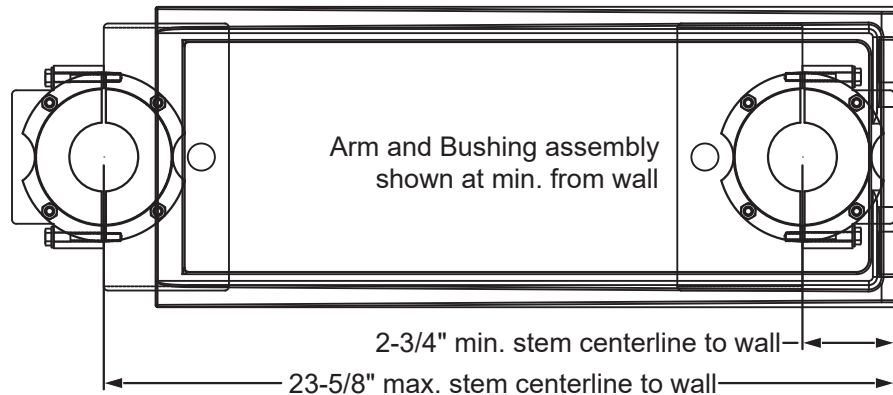

Wall Bracket casting

**Wall Bracket with
Large Bore Stem Guide Kit**

Wall Bracket SS, Stems 2" to 4" #367-2463

Wall Bracket SS, Stems 4" to 6-1/2" #367-2464

Mounting kit includes clamps and fasteners

Arm and Bushing assembly
shown at max. from wall

Arm and Bushing assembly
shown at min. from wall

Typical Arm and Bushing
Assembly

Typical
Arm Clamp
and Bolt

Arm and Bushing assembly
shown at max. from wall

Arm and Bushing assembly
shown at min. from wall