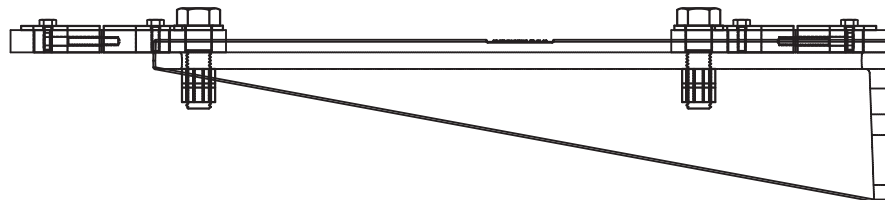

Wall Bracket casting

**Wall Bracket with  
Large Bore Stem Guide Kit**

Wall Bracket SS, Stems 2" - 4" No. 367-2463

Wall Bracket SS, Stems 4" - 6-1/2" No. 367-2464

Mounting kit includes clamps and fasteners

Arm and Bushing assembly  
shown at max. from wall

Arm and Bushing assembly  
shown at min. from wall

Typical Arm and Bushing  
Assembly

Typical  
Arm Clamp  
and Bolt

Arm and Bushing assembly  
shown at max. from wall

Arm and Bushing assembly  
shown at min. from wall

**LARGE BORE STEM GUIDE  
WALL BRACKET STYLE**

Drawn to Scale

Drawn:  
FCN  
07/26/19

Revision:  
FCN  
**A** 07/26/19

**Trumbull Manufacturing**  
Youngstown, Ohio  
www.trumbull-mfg.com