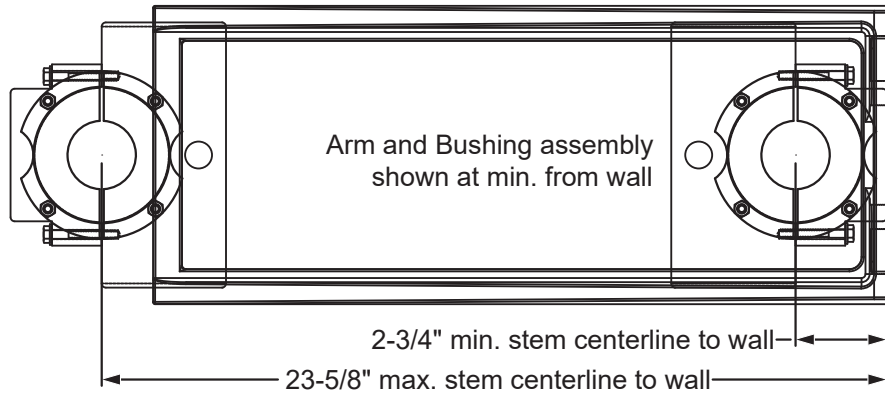

Wall Bracket casting

**Wall Bracket with  
Large Bore Stem Guide Kit**

Wall Bracket SS, Stems 2" - 4" No. 367-2463

Wall Bracket SS, Stems 4" - 6-1/2" No. 367-2464

Mounting kit includes clamps and fasteners

Arm and Bushing assembly  
shown at max. from wall

Arm and Bushing assembly  
shown at min. from wall

Typical Arm and Bushing  
Assembly

Typical  
Arm Clamp  
and Bolt

Arm and Bushing assembly  
shown at max. from wall