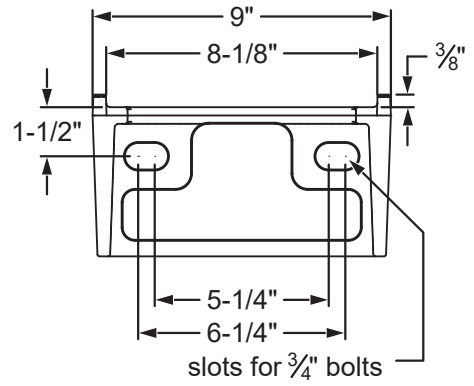

Wall Bracket casting

**Wall Bracket with  
Large Bore Stem Guide Kit**

Wall Bracket SS, Stems 2" - 4" No. 367-2463

Wall Bracket SS, Stems 4" - 6-1/2" No. 367-2464

Mounting kit includes clamps and fasteners

Arm and Bushing assembly  
shown at max. from wall

Arm and Bushing assembly  
shown at min. from wall

Typical Arm and Bushing  
Assembly

Typical  
Arm Clamp  
and Bolt

Arm and Bushing assembly  
shown at max. from wall

Arm and Bushing assembly  
shown at min. from wall

**LARGE BORE STEM GUIDE  
WALL BRACKET STYLE**

Drawn to Scale

Drawn:  
FCN  
07/26/19

Revision:  
FCN  
**A** 07/26/19

**Trumbull Manufacturing**  
Youngstown, Ohio  
www.trumbull-mfg.com