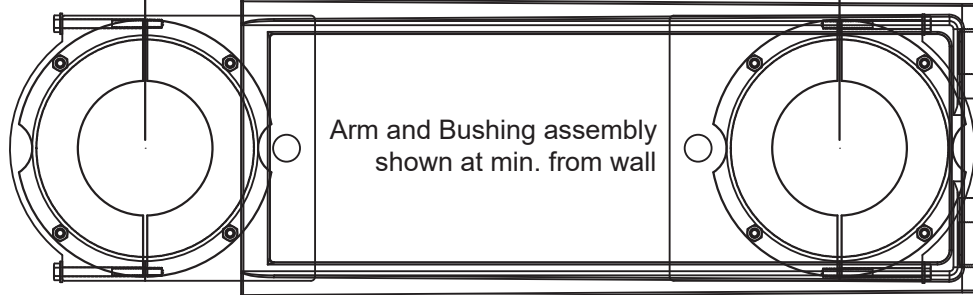

Wall Bracket casting

**Wall Bracket with  
Large Bore Stem Guide Kit**

Wall Bracket SS, Stems 2" - 4" No. 367-2463

Wall Bracket SS, Stems 4" - 6-1/2" No. 367-2464

Mounting kit includes clamps and fasteners

Arm and Bushing assembly  
shown at max. from wall

Arm and Bushing assembly  
shown at min. from wall

Typical Arm and Bushing  
Assembly

Typical  
Arm Clamp  
and Bolt

Arm and Bushing assembly  
shown at max. from wall

Arm and Bushing assembly  
shown at min. from wall

**LARGE BORE STEM GUIDE  
WALL BRACKET STYLE**

Drawn to Scale

Drawn:  
FCN  
07/26/19

Revision:  
FCN  
**A** 07/26/19

**Trumbull Manufacturing**  
Youngstown, Ohio  
www.trumbull-mfg.com