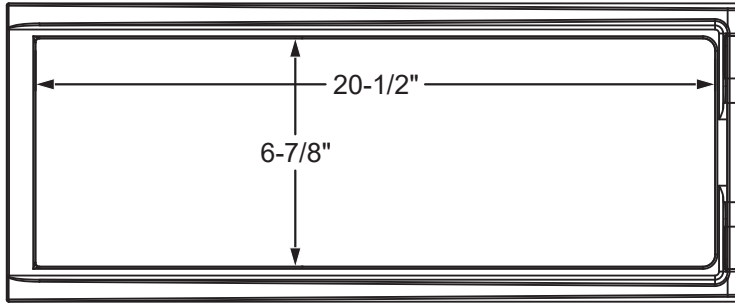

Wall Bracket casting

**Wall Bracket with  
Large Bore Stem Guide Kit**

Wall Bracket SS, Stems 2" - 4" No. 367-2463

Wall Bracket SS, Stems 4" - 6-1/2" No. 367-2464

Mounting kit includes clamps and fasteners

Arm and Bushing assembly  
shown at max. from wall

Arm and Bushing assembly  
shown at min. from wall

Typical Arm and Bushing  
Assembly

Typical  
Arm Clamp  
and Bolt

Arm and Bushing assembly  
shown at max. from wall