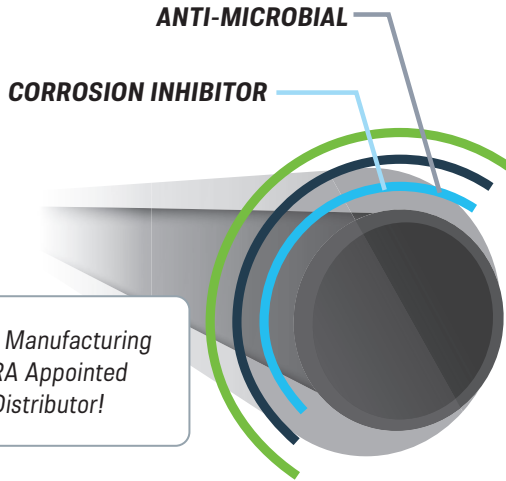

V-Bio® Enhanced Polyethylene Encasement

"Don't forget the Polywrap Tape!"

V-Bio® Polyethylene is a minimum 8-Mil co-extruded linear low-density polyethylene film infused with additives that enhance ductile iron pipe's ability to provide the long service life that is the benchmark of ductile iron pipe. Meets all requirements of the American National Standards Institute and the American Water Works Association (ANSI/AWWA C105/A21.5) standard for polyethylene encasement.

V-Bio® Enhanced Polyethylene Encasement is an innovative product from DIPRA that expands on the success of traditional polyethylene encasement. The V-Bio® film is infused with a corrosion inhibitor and an anti-microbial additive to actively control external corrosion, helping ensure the long service life utilities have come to expect from ductile iron pipe, even in the most corrosive environments.

V-Bio® is a registered trademark of the Ductile Iron Pipe Research Association.

White V-Bio® Enhanced Polyethylene Encasement

Pipe Size	Layflat Width	Perf'd Every	Item No	Roll Length
3" - 8"	20"	22 ft.	388-7831	484 ft.
10" - 12"	27"	22 ft.	388-7833	374 ft.
16"	34"	22 ft.	388-7835	308 ft.
18" - 20"	41"	22 ft.	388-7837	264 ft.
24"	54"	22 ft.	388-7839	198 ft.
30"	67"	22 ft.	388-7841	154 ft.
36" - 42"	81"	22 ft.	388-7843	132 ft.
48"	95"	22 ft.	388-7845	110 ft.
54" - 60"	108"	22 ft.	388-7847	110 ft.
64"	121"	22 ft.	388-7849	110 ft.